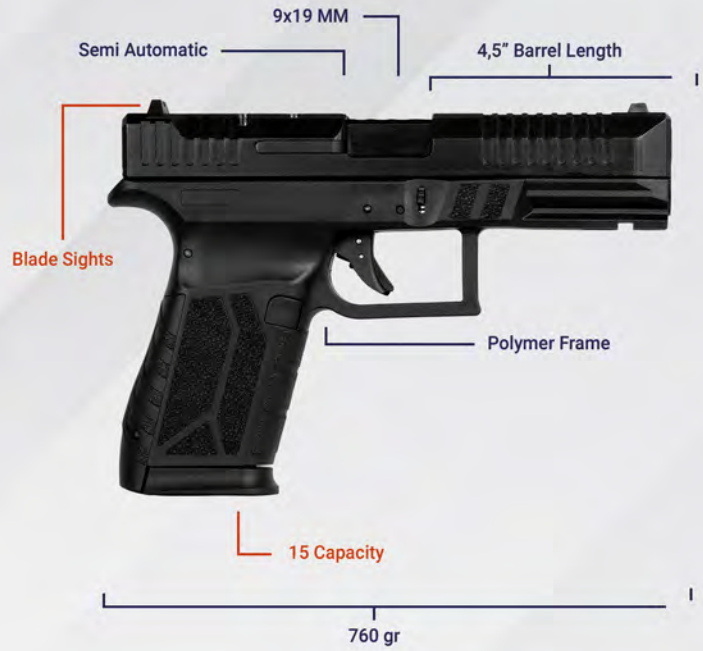

RF-205

Caliber	Barrel Length	Capacity	System	Stock
22LR	20"	1	Break Action	Synthetic
Sights	Weight			
Blade Sights	2200 Gr			

PISTOLS

Pistols

AD-9 BLACK

AD-9 METAL GREY

Caliber	Barrel Length	Capacity
9x19 MM	4,5"	15
System	Frame	Sights
Semi Automatic	Polymer	Blade Sights
		Weight
		760 gr

AD-9 FDE

Caliber	Barrel Length	Capacity
9x19 MM	4,5"	15
System	Frame	Sights
Semi Automatic	Polymer	Blade Sights
		Weight
		760 gr

LEVER ACTION
SHOTGUNS

Lever Action Shotguns

A-110S

A-110TAC

Caliber	Barrel Length	Capacity	System	Stock
12	20"-24"-26"-28"	4+1 - 5+1 - 7+1	Lever Action	Synthetic
Choke	Chamber			
Mobile Choke	3" - 76 MM			